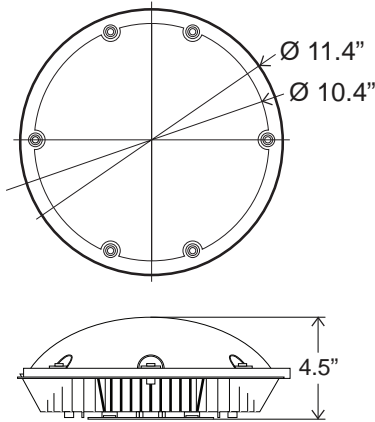

ROUND LED GARAGE CANOPY

DLC PREMIUM
40W AND 60W MODELS
**DOMED LENS FOR
UPLIGHT DISTRIBUTION**

BARRON **TRACE**  **LITE**[®]
commercial & industrial lighting

RCL

ROUND LED GARAGE CANOPY

The low-profile Round LED Garage Canopy (RCL) features a domed lens allowing uplight and improved light distribution. Its high-performance light engine is designed for maximum efficacy and heat dissipation. The RCL is offered with an optional integral 1-10V dimming occupancy sensor to maximize energy savings. This product is ideal for applications including, but not limited to, parking garages, schools, office complexes, light commercial developments, apartments, walkways, entryways and stairwells.

Dimensions

Specs At A Glance*				
Wattage (W)	40		60	
Lumens (lm)	4000K	5000K	4000K	5000K
Lumens (lm)	5244	5569	7432	7818
Efficacy (LPW)	127	132	127	133
Equivalency (HID)	150W		250W	
Distribution	Type V, 160°			
CRI	≥80			
Input Voltage	120-277VAC, 50/60Hz			
Operating Temp.	-20°C to 40°C (-4°F to 104°F)			
Certifications	UL Listed for Wet Locations, DLC PREMIUM			
Warranty	5 Years			
Weight	6.0 lbs			

*Nominal Wattage

Ordering Information (Example: RCL40-4K-WH-SC)

Series/Wattage	CCT	Finish	Options
RCL40 = 40W	4K = 4000K	WH = White	SC = Integral sensor
RCL60 = 60W	5K = 5000K		

Please visit barronltg.com for the latest information.