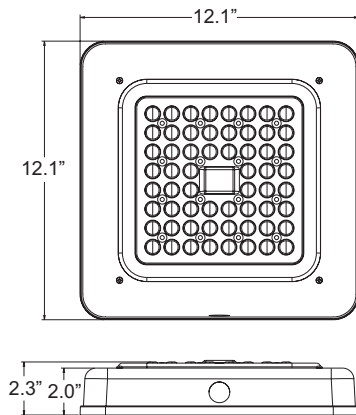

DesignLights Consortium® (DLC) PREMIUM Qualified.

123 LPW

TO MAXIMIZE
ENERGY SAVINGS

SCS

Surface Mount LED Soft Square Canopy

The SCS-S is Trace-Lite's new low-profile 12" surface mount soft square canopy with optional integral factory-installed dimming occupancy sensor with daylight sensing capabilities. This canopy optimizes optical performance and long-life with superior thermal management in an attractive and durable die-formed aluminum enclosure and premium PMMA lens that does not yellow over time.

Key Features

- 12" Square canopy with rounded corners in a precision die-formed aluminum enclosure and non-metallic mounting backplate
- PMMA optics engineered for garage applications, will not yellow over time
- Up to 123LPW to maximize energy savings and utility rebates
- Optional integral occupancy sensor with daylight harvesting capabilities
- UL Listed for Wet Locations

Dimensions

Specs At A Glance*		
Model	SCS-S-40	SCS-S-54
Wattage (W)	35	54
Lumens (lm)	4663	6288
Efficacy (LPW)	123	119
Equivalency (HID)	100W	150W
Distribution	LED Garage (LG) - Type V Square Short	
CCT	4000K	
CRI	≥72	
Input Voltage	120-277VAC, 50/60Hz, 0-10V Dimmable	
Operating Temp	-40°C to 40°C (-40°F to 104°F)	
Certifications	cETLus Listed, Wet Locations Covered Canopy, DLC PREMIUM	
Warranty	5 Years	
Weight	8.0 lbs	