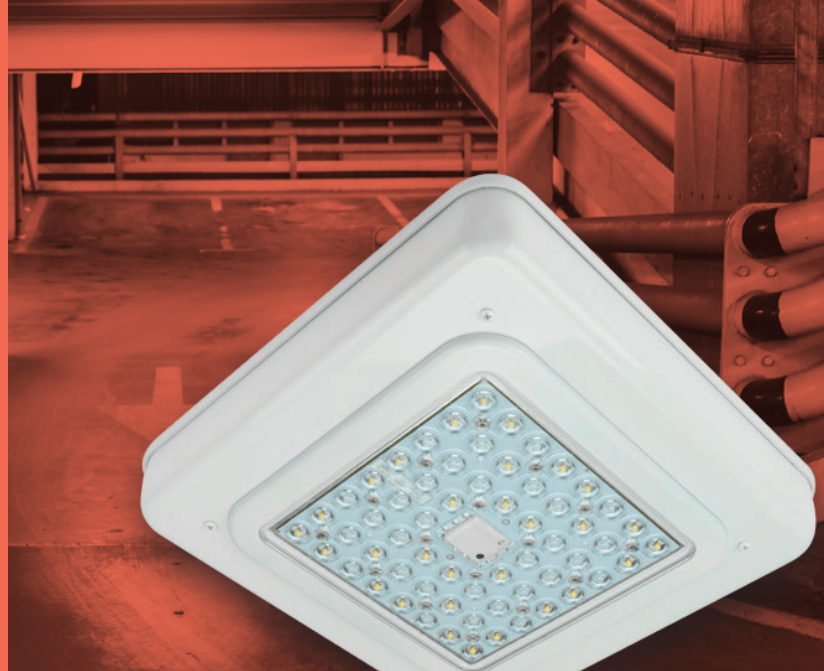

SURFACE MOUNT LED CANOPY

TRACE LITE
commercial & industrial lighting

barronltg.com

Low-profile 12" LED square canopy with soft corners.

UV-stabilized polymethyl methacrylate (PMMA) optics that will not yellow over time.

DesignLights Consortium® (DLC) PREMIUM Qualified.

123 LPW

TO MAXIMIZE
ENERGY SAVINGS

SCS

Surface Mount LED Soft Square Canopy

The SCS-S is Trace-Lite's new low-profile 12" surface mount soft square canopy with optional integral factory-installed dimming occupancy sensor with daylight sensing capabilities. This canopy optimizes optical performance and long-life with superior thermal management in an attractive and durable die-formed aluminum enclosure and premium PMMA lens that does not yellow over time.

Key Features

- 12" Square canopy with rounded corners in a precision die-formed aluminum enclosure and non-metallic mounting backplate
- PMMA optics engineered for garage applications, will not yellow over time
- Up to 123LPW to maximize energy savings and utility rebates
- Optional integral occupancy sensor with daylight harvesting capabilities
- UL Listed for Wet Locations

Dimensions

Specs At A Glance*		
Model	SCS-S-40	SCS-S-54
Wattage (W)	35	54
Lumens (lm)	4663	6288
Efficacy (LPW)	123	119
Equivalency (HID)	100W	150W
Distribution	LED Garage (LG) - Type V Square Short	
CCT	4000K	
CRI	≥72	
Input Voltage	120-277VAC, 50/60Hz, 0-10V Dimmable	
Operating Temp	-40°C to 40°C (-40°F to 104°F)	
Certifications	cETLus Listed, Wet Locations Covered Canopy, DLC PREMIUM	
Warranty	5 Years	
Weight	8.0 lbs	