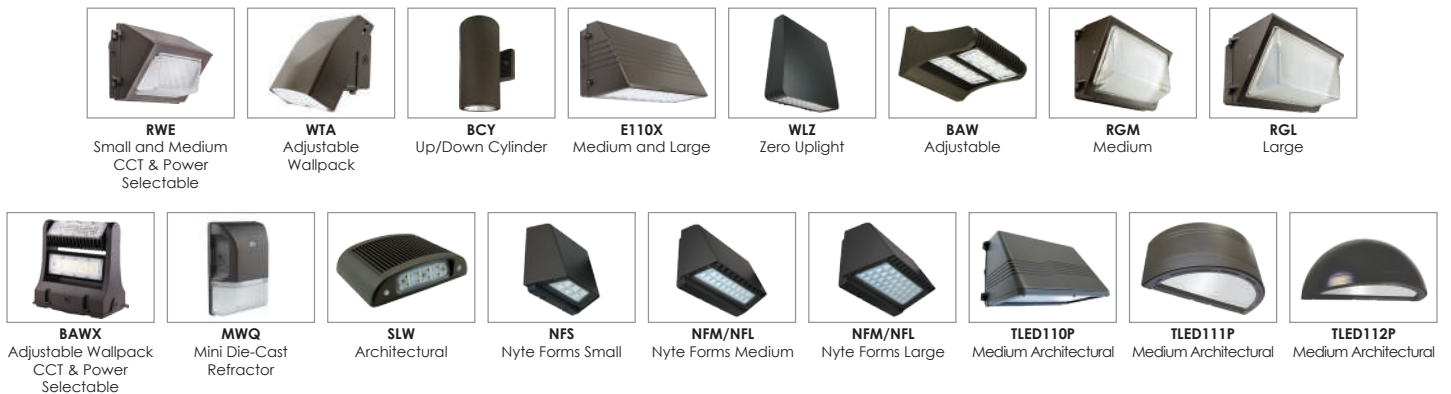

Emergency Components

 EMERGENCY BALLASTS Fluorescent 300 to 3000 Lumens	 EMERGENCY LED DRIVER Constant Power 5 to 13 Watts	 TRANSFER SWITCHES Emergency Lighting Control Device
---	---	---

Custom Signs/Legends

 Custom Signs Weatherproof Assorted Sizes	 Custom Legends Indoor - Assorted Styles & Legends
--	--

Undercabinet

 LEDUC LED Undercabinet 12" to 42" Lengths

Accessories

 ER-KIT Includes Canopy, Rod & Hardware	 GUARDS Vandal Resistant Wire or Polycarbonate	 MOUNTING SHELVES For Mounting Emergency Lights	 WPV Wet Location Vandal Guards
--	---	--	---

Indoor Commercial LED Solutions

LED Wallpacks

LED Canopy

Highbays

RSHL Slim Round Highbay Bluetooth Controls Compatible
RQHL Performance Round Highbay
RHL Performance Round Highbay
MQHB Mini Linear Highbay Bluetooth Controls Compatible
EHB Performance Linear Highbay
EQHB Performance Linear Highbay
LHB Linear Highbay