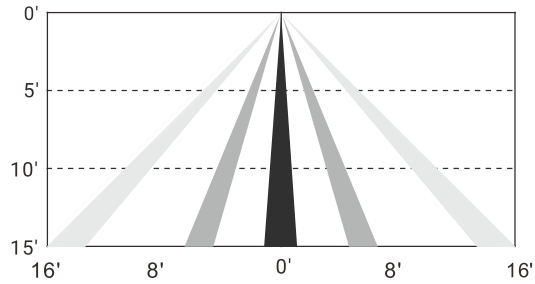

Model	Description
LE-MS-ECO3	PIR Motion Sensor with Daylight Harvesting, White Finish, 12VDC (Will not function without the use of LE-C1 fixture controller)

Sensor Dimensions

Sensor Default App Settings (See app for setting customization)

Motion Sensor:	ON
Photo Sensor:	OFF
Delay Time 1:	20 Minute
Delay Time 2:	1 Minute
Dimming Level:	50%
Sensitivity:	100%
High Trim:	100%
Low End Trim:	1% or 10% (Depending on Product)
Daylight Minimum Dim:	Low End Trim
Occupancy/Vacancy Mode:	Occupancy
Linkage:	OFF
Linkage Level:	100%
Photocell ON Threshold:	50fc
Photocell OFF Threshold:	150fc

Lens Details

Coverage Side View

Coverage Top View (15')