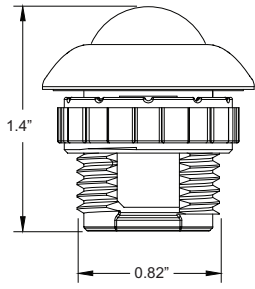

Model	Description
LE-MS-ECO3	PIR Motion Sensor with Daylight Harvesting, White Finish, 12VDC (Will not function without the use of LE-C1 fixture controller)

Sensor Dimensions

Sensor Default App Settings (See app for setting customization)

Lens Details

Coverage Side View

Coverage Top View (15')