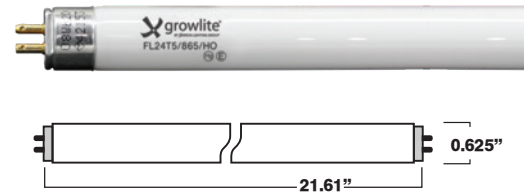

(Hg) LAMP CONTAINS MERCURY
Manage in Accordance with Disposal Laws.