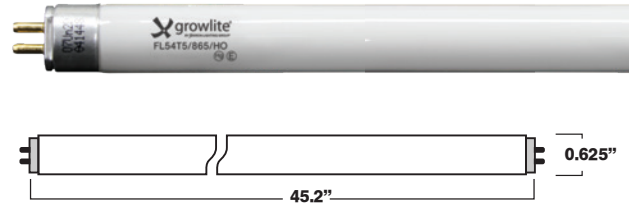

# Tru Blue T5 Fluorescent

GLL-65-T5HO-54 / GLL-65-T5HO-24

## GLL-65-T5HO-54

PERFORMANCE DATA		
Initial Lumens	5,000	lm
Rated Average Life	20,000	h
Color Temperature	6500	K
Color Rendering Index	85	

PHYSICAL DESCRIPTION		
Maximum Overall Length	1,148 (45.2)	mm (in)
Bulb Diameter	16 (0.625)	mm (in)
Base Designation	Miniature Bi-Pin	
Weight	.06 (.02)	lbs (kgs)

## GLL-65-T5HO-24

PERFORMANCE DATA		
Initial Lumens	2,000	lm
Rated Average Life	20,000	h
Color Temperature	6500	K
Color Rendering Index	85	

PHYSICAL DESCRIPTION		
Maximum Overall Length	536 (21.1)	mm (in)
Bulb Diameter	16 (0.625)	mm (in)
Base Designation	Miniature Bi-Pin	
Weight	.03 (.01)	lbs (kgs)