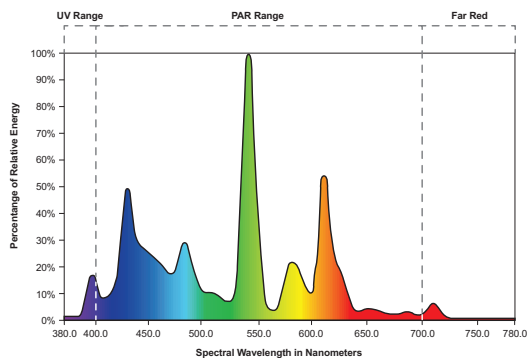

(Hg) LAMP CONTAINS MERCURY
Manage in Accordance with Disposal Laws.