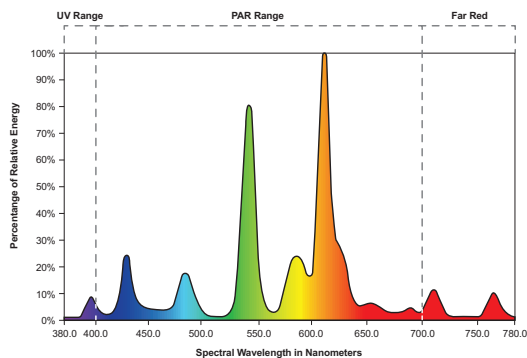

Real Red T5 Fluorescent

GLL-3-T5HO-54 / GLL-3-T5HO-24

GLL-3-T5HO-54

PERFORMANCE DATA		
Initial Lumens	5,000	lm
Rated Average Life	20,000	h
Color Temperature	3,000	K
Color Rendering Index	85	

PHYSICAL DESCRIPTION		
Maximum Overall Length	1,148 (45.2)	mm (in)
Bulb Diameter	16 (0.625)	mm (in)
Base Designation	Miniature Bi-Pin	
Weight	.06 (.02)	lbs (kgs)

* Compatible fixture by others

GLL-3-T5HO-24

PERFORMANCE DATA		
Initial Lumens	2,000	lm
Rated Average Life	20,000	h
Color Temperature	3,000	K
Color Rendering Index	85	

PHYSICAL DESCRIPTION		
Maximum Overall Length	536 (21.1)	mm (in)
Bulb Diameter	16 (0.625)	mm (in)
Base Designation	Miniature Bi-Pin	
Weight	.03 (.01)	lbs (kgs)

* Compatible fixture by others

(Hg) LAMP CONTAINS MERCURY
Manage in Accordance with Disposal Laws.