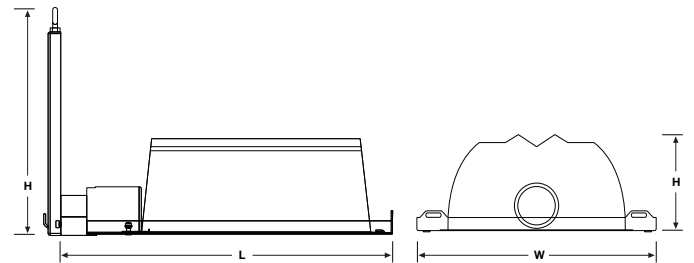

HSE

315W, 400W, 600W & 1000W Horticultural Single-Ended Convex Lamp Premium Technology Reflector

The HSE is the smallest sized fixture currently on the market. Ability to spread light evenly across an area makes this unique product perfect for greenhouse and supplemental lighting applications. A versatile grow light that combines the convenience and selection of widely available single-ended mogul base HID lamps with an extremely compact, economical design. The HSE has versatility right out of the box, with a 15' ballast cord for remote ballast mounting and an integral ballast mounting bracket both included standard with every unit allowing the end user installation choices without the need for additional accessories.

FEATURES

- Fine hammertone textured reflector with 95% reflectance provides even and intense light coverage
- Standard removable universal ballast bracket allows for integral or remote mounting of the ballast
- Self-leveling design makes mounting quick and easy
- Exceptional housing quality ensures reliability and durability, minimizing down time due to maintenance and cleaning.
- Convex technology precisely positions the lamp envelope just below the horizontal plane to provide more even light distribution
- Durable black powder coated finish

SPECS

- Constructed of heavy-duty 22 gauge steel
- 12" 16AWG ballast connector for integral ballast mount
- 15' 16AWG lamp to ballast extension cord for remote ballast mount
- Mogul base socket allows the HSE to use commonly available lamps
- One (1) pair of V-hooks for mounting included
- 315W CMH / 400W-1000W HPS/MH lamps
- ETL Listed for Damp Locations
- Five year warranty

DIMENSIONS

Model	L"	W"	H"
GLH-HSE	16"	11.5"	4.5"
Bracket included (add 14.5" to Height)	16"	11.5"	19"

WEIGHTS

Model	Installed Weights	Unit w/ Integral Ballast	Packaged Weight
GLH-HSE	4.05 lbs (1.84kgs)	11.8 lbs (5.35kgs)	9.5 lbs (4.3kgs)