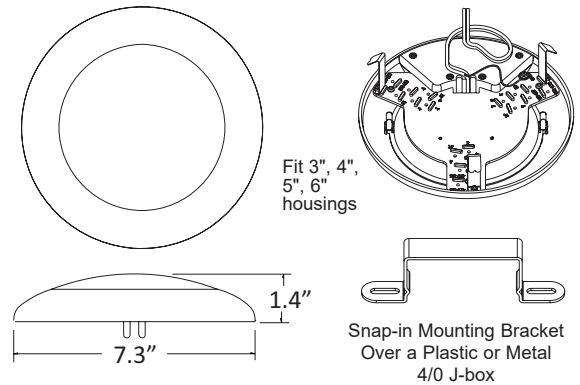

Dimensions

Ordering Information

SKUs	Description
BRK-LED36-DL-14W-27K-ECO	3"- 6" LED Dome Light/Trim, 2700K CCT
BRK-LED36-DL-14W-3K-ECO	3"- 6" LED Dome Light/Trim, 3000K CCT
BRK-LED36-DL-14W-35K-ECO	3"- 6" LED Dome Light/Trim, 3500K CCT
BRK-LED36-DL-14W-4K-ECO	3"- 6" LED Dome Light/Trim, 4000K CCT