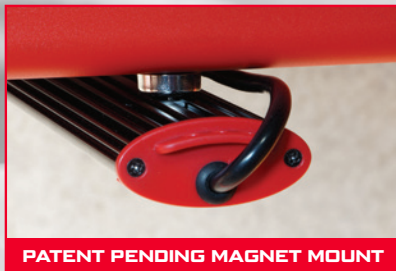

# VARIUS LED GROW SYSTEMS

The Ultimate in Versatile Scalability

3 SPECTRUMS | MAGNET MOUNTED | EASY INSTALLATION

The **VARIUS LED GROW LIGHTING SYSTEM** is comprised of a series of single LED bars, each utilizing their own unique spectral distribution. **VARIUS LED** features solutions for standard or pallet rack growing, offering the light quality and performance for any mounting application.