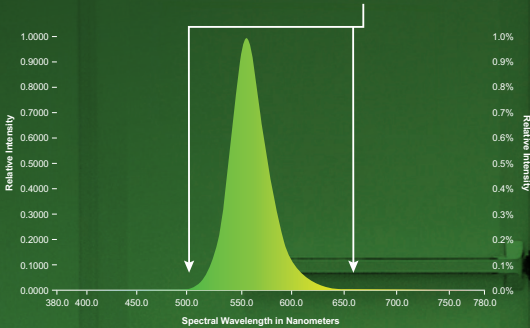

PLANT-SAFE SOFT GREEN LED PRODUCTS

UL US **PATENT PENDING**

SAFETY & COMPLIANCE

Growlite's plant-safe, SOFT GREEN (patent pending) LED products provide safety, compliance and zero light interruption during dark cycles.

Growlite's Patent Pending SOFT GREEN spectrum does not emit blue and red light

Competitive green spectrums produce blue and red light which is dangerous during dark cycles.

GLE-GL

UL US

LED Vaportight task luminaire, magnetic mount with available 90 minute battery back-up option.