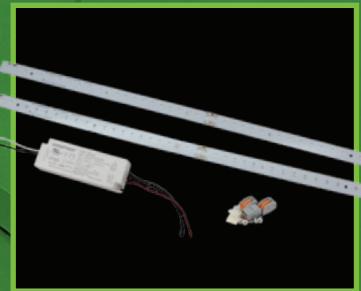

PLANT-SAFE SOFT GREEN LED PRODUCTS

UL US **PATENT PENDING**

SAFETY & COMPLIANCE

Growlite's plant-safe, SOFT GREEN (patent pending) LED products provide safety, compliance and zero light interruption during dark cycles.

Growlite's Patent Pending SOFT GREEN spectrum does not emit blue and red light

Competitive green spectrums produce blue and red light which is dangerous during dark cycles.

GLE-GL

UL US

LED Vaportight task luminaire, magnetic mount with available 90 minute battery back-up option.

GLE-S

UL US

LED Exit ensures a code-compliant safe means of egress, available as a combo with soft green LED lamps.

GLE-GL-RKU

Easy-retrofit green LED kit for existing fixtures in facility hallways.

LEARN MORE AT
GROWLITE.COM