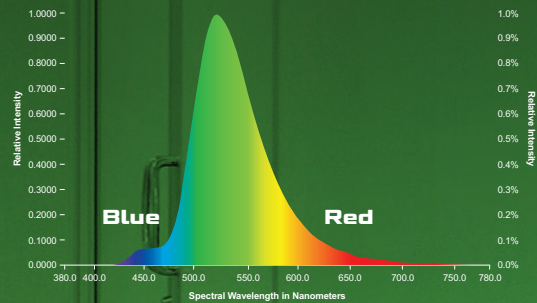

Growlite's Patent Pending SOFT GREEN spectrum does not emit blue and red light

Competitive green spectrums produce blue and red light which is dangerous during dark cycles.

GLE-GL

UL US

LED Vaportight task luminaire, magnetic mount with available 90 minute battery back-up option.