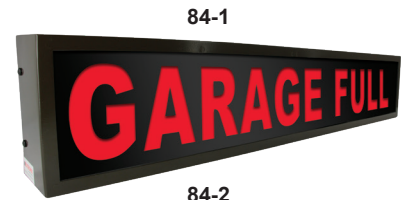

State-of-the-art circuitry and long-life, ultra-bright LEDs combine dependable, maintenance-free operation and superior illumination. Optional 120VAC illuminated control switches provide visual operating status for those areas open for business.

The 84 Series is ideal for many applications including:

- Bank Drive-Thrus
- Rental Car Agencies
- Parking Facilities
- Highway Toll Lanes
- Airports
- Loading Docks
- Hospitals
- Sports Arenas

FEATURES AND BENEFITS

- Suitable for Outdoor Locations - weatherproof
- High intensity LEDs provide excellent visibility
- Installs in minutes with only a screwdriver
- Any font, size or color available
- Standard 120VAC
- Diffused legend on all models
- High-grade, weather-resistant aluminum frame
- Impact-resistant, tinted polycarbonate face
- Uniform illumination from all angles
- Optional illuminated operator control switches
- Assembled in the USA with global components

WARRANTY

Any component that fails due to a manufacturing defect is guaranteed for five years. The warranty does not cover physical damage, abuse or instances of uncontrollable natural forces. See the full Exitronix warranty document for detailed information. (Terms and conditions apply)

Model: _____ Date: _____
Accessories: _____
Job Name: _____ Type: _____

ORDERING INFORMATION

Example: 84-2-2-BU-LEGEND-1

Series	Size	Finish¹	LED Color	Legend³	Options (Factory Installed)	Accessories⁵ (Field Installed)
84	1 = 32.0"L x 6.0"H x 3.0"D	1 = Bronze	R = Red	XX = Consult Factory	0 = None	SW1 = 1 Gang Switch
	2 = 18.0"L x 12.0"H x 3.0"D	2² = Black	G = Green		1⁴ = Sun Visor	SW2 = 2 Gang Switch
	4 = 14.0"L x 14.0"H x 3.0"D	3² = Satin Aluminum	BU = Blue		2 = Recessed Mount	SW3 = 3 Gang Switch
	5 = 19.5"L x 6.5"H x 3.0"D		WH = White		3 = Canopy Kit	SW4 = 4 Gang Switch
						SW5 = 5 Gang Switch
						SW6 = 6 Gang Switch

Notes

- ¹ Custom finishes available, consult factory
- ² Black and Satin Aluminum are optional finishes, available at an additional cost
- ³ Popular custom legends for reference only, additional set-up charges may occur in certain configurations
- ⁴ Available while supplies last. Not available for size 5 housing
- ⁵ Order as separate line item