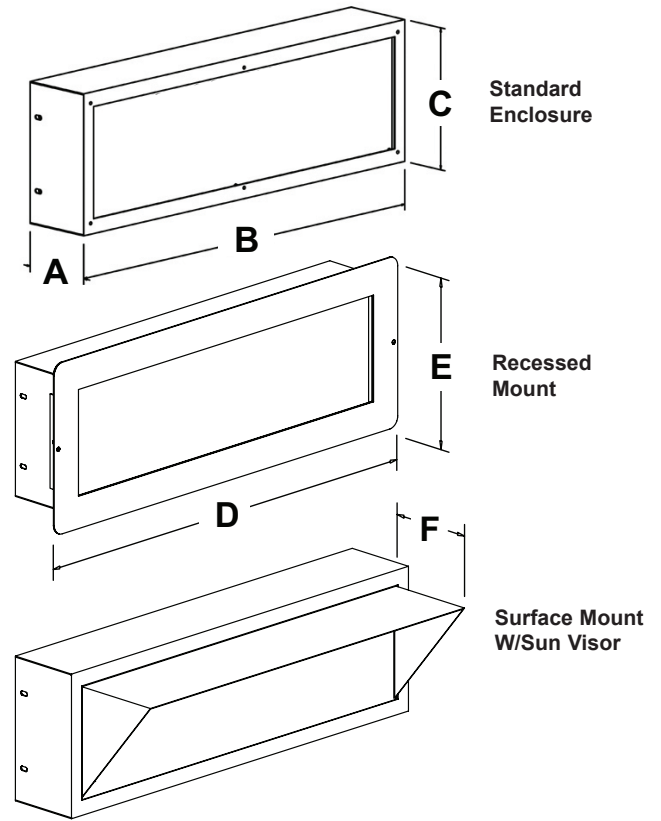

**Backplate:** Constructed of 0.075 aluminum. 0.875" diameter knock-out provided.

**FINISH**

All finishes are weather-resistant. Architect's Bronze durable powder coat is standard. Optional black satin aluminum finishes are also available to enhance the appearance and blend aesthetically with any decor. Other colors are available; consult factory for details.

DIMENSIONS				
	84-1	84-2	84-4	84-5
<b>A</b>	3.3"	3.3"	3.3"	3.3"
<b>B</b>	32.6"	17.9"	14.0"	19.5"
<b>C</b>	6.0"	11.6"	14.0"	6.3"
<b>D</b>	34.6"	19.9"	15.8"	21.3"
<b>E</b>	8.0"	13.6"	15.8"	7.9"
<b>F</b>	4.0"	6.0"	6.0"	N/A