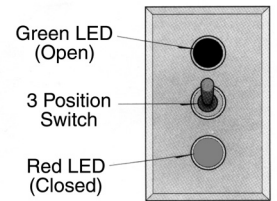

Optional 120VAC Switch Assembly