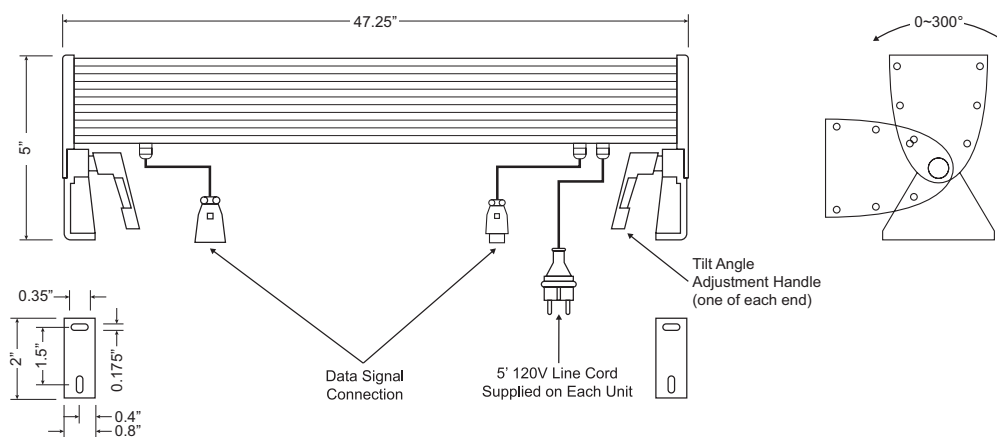

TECHNICAL SPECIFICATION

- 3-pin signal connector
- Standard 120V power cord, single color, linear LED product
- Voltage: 100VAC-240VAC
- Frequency: 60Hz
- Weight: 13.48 lbs
- IP rating: IP65
- Dimensions: 47.25" long, 2.18" wide, 5" high (including mounting feet)
- Operating distance: Up to 30 units can be controlled with one DMX controller
- Meets UL standards

PRODUCT SPECIFICATIONS

- LED specs:
 - 50,000 hour rated life
 - 36 LEDs mounted per 4' section
- Construction:
 - 4' linear product
 - Extruded aluminum housing, clear tempered glass
 - Silver powder coat paint
 - Fully sealed and gasketed unit for outdoor use
 - Each unit has a five (5) foot grounded line cord
 - Integrated driver
- Optic: 25° beam angle, 65' light projection
- Installation: Mounting brackets allow for the user to adjust the angle of the fixture based on project needs and allows for installation on various mounting surfaces
- Operating temperature: -4°F - 104°F (-20°C - 40°C)
- 3 year warranty, does not apply to damages caused by improper installation, abuse, fire or acts of God

Example: LWW-WP-4-120V

Series	Color	Length	Voltage
LWW	WW ¹ = Warm White (3500K) WP ¹ = Pure White (5000K)	4 = 4 Feet	120V = 120V AC
	R = Red B = Blue		Note ¹ Color temperatures can vary ±5%

ACCESSORIES (ORDER AS SEPARATE LINE ITEM)

Part Number	Image	Description
LWW-POWER-10		10' power extension cable

TYPICAL ACCESSORIES FOR LWW SINGLE COLOR INSTALLATION

- LED Linear Wall Wash (LWW-WW-4-120V)
- Optional accessories (LWW-POWER-10)

DIMENSIONS