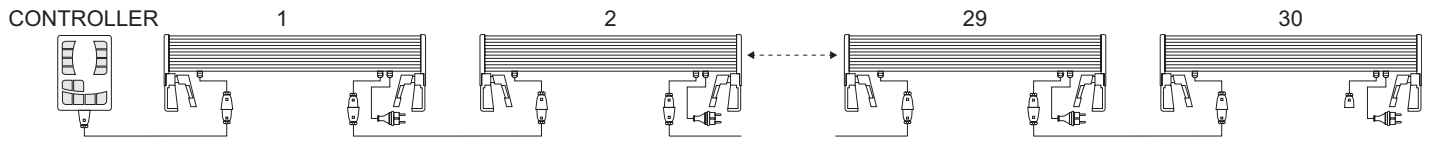

DIMENSIONS

800.533.3948 • www.barronltg.com