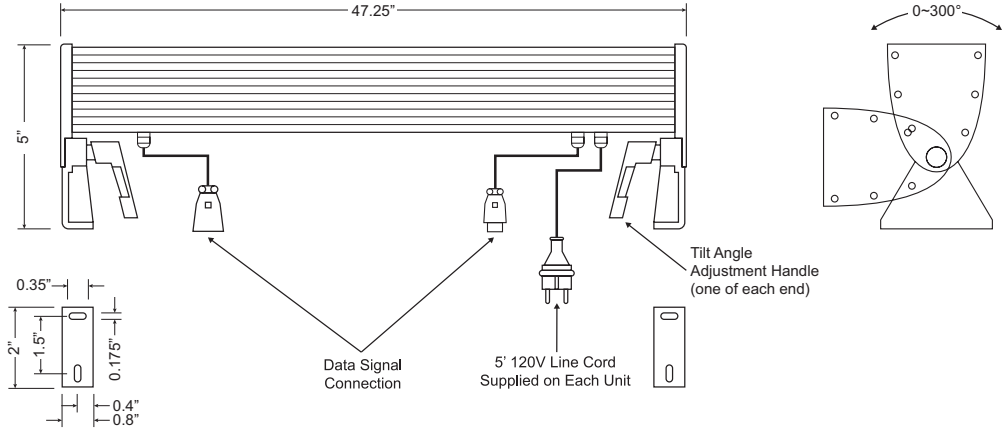

DIMENSIONS

800.533.3948 • www.barronltg.com