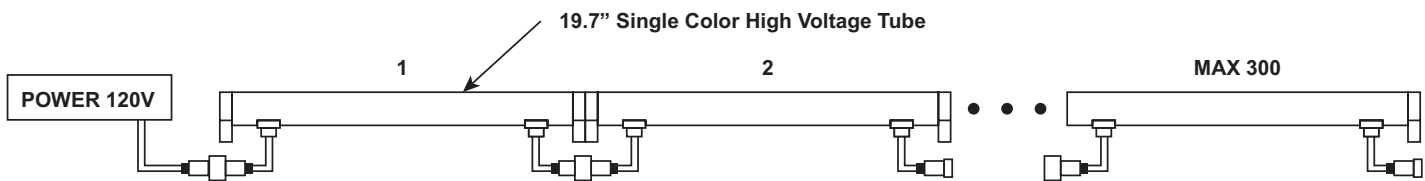

PRODUCT SPECIFICATIONS

- LED specs:
 - 72 LEDs on the 19.7" unit and 144 LEDs on the 39.4" unit
 - Input current of 0.033A for the 19.7" unit and 0.077A for the 39.4" unit
 - Total lumen output: 37.9lm (39.4" unit)
 - Total lumen output: 18.95lm (19.7" unit)
 - Power: 4W (19.7" unit), 8W (39.4" unit)
 - Efficacy: 4.7 lm/w
- Construction:
 - Lens: Opaque white polycarbonate with anti-UV additives
 - Base: Extruded aluminum
- Mounting: Unit is provided with two low profile mounting clips
- Product length: Available in 19.7" or 39.4"
- Operating temperature: -4°F - 113°F (-20°C - 45°C)
- Operating humidity: 0~95%
- Input connector: 2-pin male connector
- Output connector: 2-pin female connector
- 2 year warranty, does not apply to damages caused by improper installation, abuse, fire or acts of God

Notes

¹ Color temperatures can vary by ±5%

² Consult factory for custom color temperatures

ACCESSORIES (ORDER AS SEPARATE LINE ITEM)

PART NUMBER	IMAGE	DESCRIPTION
CLBT-8'-JUMPER		120V power extension cable, 8'-0", screw compression fittings.

DIMENSIONS

TYPICAL INSTALLATION

Can run up to 300 units (19.7") based on a 20A circuit

Can run up to 150 units (39.4") based on a 20A circuit