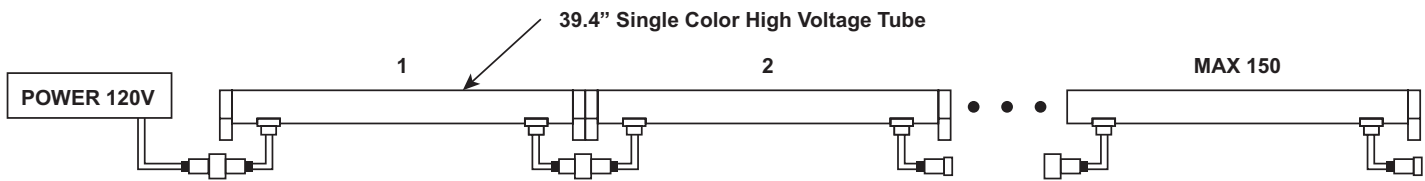

TECHNICAL SPECIFICATION

- 2 wire, single color
- Voltage: 120VAC
- Frequency: 60Hz
- Weight: 0.77 lbs for the 19.7" unit, 1.32 lbs for the 39.4" unit
- IP rating: IP65
- Dimensions: 19.7" or 39.4" long, 3.27" wide and 2.87" high

PRODUCT SPECIFICATIONS

- LED specs:
 - 72 LEDs on the 19.7" unit and 144 LEDs on the 39.4" unit
 - Input current of 0.033A for the 19.7" unit and 0.077A for the 39.4" unit
 - Total lumen output: 37.9lm (39.4" unit)
 - Total lumen output: 18.95lm (19.7" unit)
 - Power: 4W (19.7" unit), 8W (39.4" unit)
 - Efficacy: 4.7 lm/w
- Construction:
 - Lens: Opaque white polycarbonate with anti-UV additives
 - Base: Extruded aluminum
- Mounting: Unit is provided with two low profile mounting clips
- Product length: Available in 19.7" or 39.4"
- Operating temperature: -4°F - 113°F (-20°C - 45°C)
- Operating humidity: 0~95%
- Input connector: 2-pin male connector
- Output connector: 2-pin female connector
- 2 year warranty, does not apply to damages caused by improper installation, abuse, fire or acts of God

Notes

¹ Color temperatures can vary by ±5%

² Consult factory for custom color temperatures

ACCESSORIES (ORDER AS SEPARATE LINE ITEM)

PART NUMBER	IMAGE	DESCRIPTION
CLBT-8'-JUMPER		120V power extension cable, 8'-0", screw compression fittings.

DIMENSIONS

TYPICAL INSTALLATION

Can run up to 300 units (19.7") based on a 20A circuit

Can run up to 150 units (39.4") based on a 20A circuit