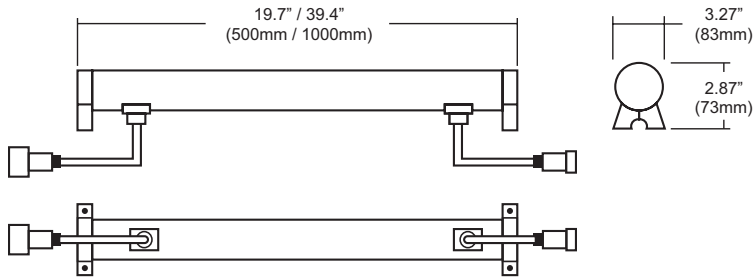

PRODUCT SPECIFICATIONS

- LED specs:
 - 72 LEDs on the 19.7" unit and 144 LEDs on the 39.4" unit
 - Input current of 0.033A for the 19.7" unit and 0.077A for the 39.4" unit
 - Total lumen output: 37.9lm (39.4" unit)
 - Total lumen output: 18.95lm (19.7" unit)
 - Power: 4W (19.7" unit), 8W (39.4" unit)
 - Efficacy: 4.7 lm/w
- Construction:
 - Lens: Opaque white polycarbonate with anti-UV additives
 - Base: Extruded aluminum
- Mounting: Unit is provided with two low profile mounting clips
- Product length: Available in 19.7" or 39.4"
- Operating temperature: -4°F - 113°F (-20°C - 45°C)
- Operating humidity: 0~95%
- Input connector: 2-pin male connector
- Output connector: 2-pin female connector
- 2 year warranty, does not apply to damages caused by improper installation, abuse, fire or acts of God

For the complete line of specialtyLED® products, visit us online at barronltg.com.

SPECIFICATIONS ARE SUBJECT
TO CHANGE WITHOUT NOTICE

ORDERING INFORMATION

Example: CLBT-120-500-72-WW

Series	Voltage	Length	Color
CLBT	120 = 120VAC	500-72 = 500mm (19.7"), 72 LEDs	WW ¹ = Warm White (3000K)
		1000-144 = 1000mm (39.4"), 144 LEDs	WP ¹ = Pure White (5000K)
			XX ² = Custom Single Color

Notes

¹ Color temperatures can vary by ±5%

² Consult factory for custom color temperatures

ACCESSORIES (ORDER AS SEPARATE LINE ITEM)

PART NUMBER	IMAGE	DESCRIPTION
CLBT-8'-JUMPER		120V power extension cable, 8'-0", screw compression fittings.

DIMENSIONS

TYPICAL INSTALLATION

Can run up to 300 units (19.7") based on a 20A circuit

Can run up to 150 units (39.4") based on a 20A circuit