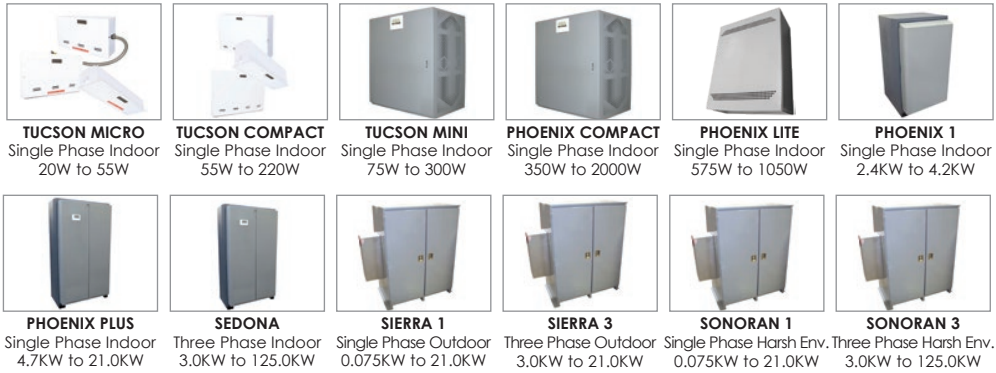

Exit Signs and Combos

Emergency Lighting

Continued on back...

Central Systems

LED Remote Lamps

Emergency Components

LED Retro-fit Kits

Weatherproof LED Directional Signage