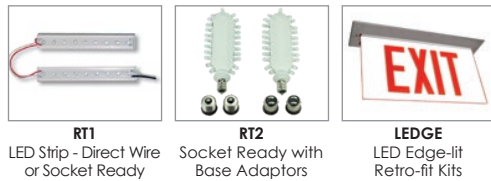

Exit Signs and Combos

Emergency Lighting

Continued on back...

Central Systems

LED Remote Lamps

Emergency Components

LED Retro-fit Kits

Weatherproof LED Directional Signage