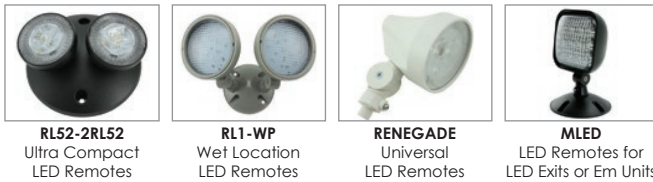

Exit Signs and Combos

Emergency Lighting

Continued on back...

Central Systems

LED Remote Lamps

Emergency Components

LED Retro-fit Kits

Weatherproof LED Directional Signage