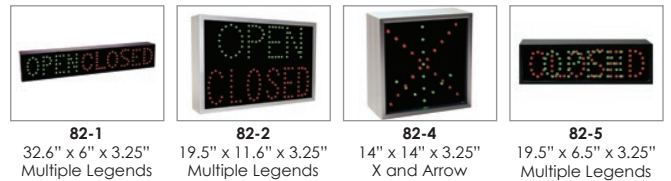

Exit Signs and Combos

Emergency Lighting

Continued on back...

Central Systems

LED Remote Lamps

Emergency Components

LED Retro-fit Kits

Weatherproof LED Directional Signage