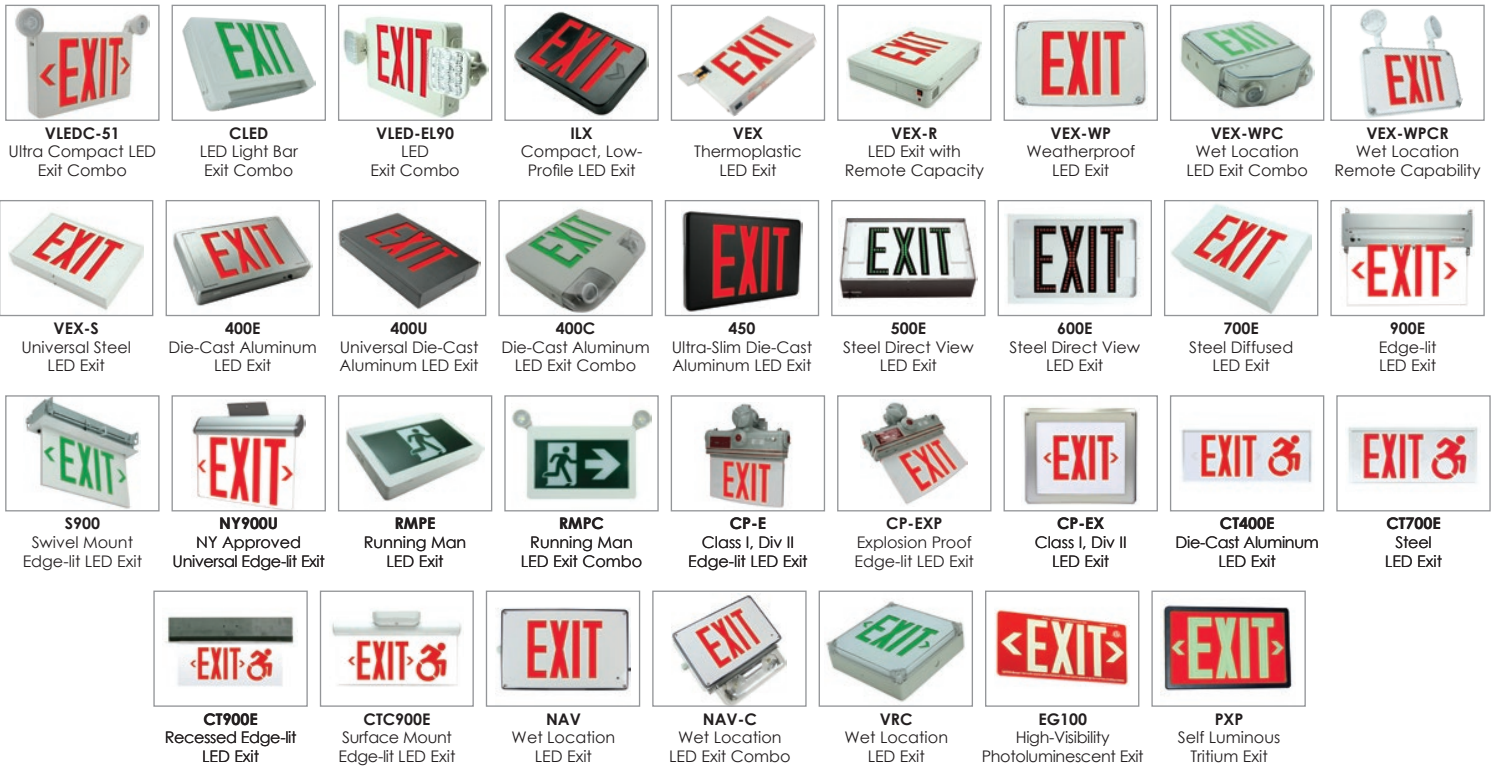

Exit Signs and Combos

Emergency Lighting

Continued on back...

Central Systems

LED Remote Lamps

Emergency Components

LED Retro-fit Kits

Weatherproof LED Directional Signage

Custom Signs/Legends

Undercabinet

Accessories