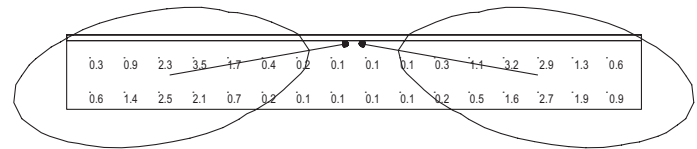

CP-EMW-LED-12
12 Degree LED
50' Spacing
7.5" Mounting Height
6' Wide Egress Path

Avg: 1.05
Max: 5.30
Min: 0.10
Avg/Min: 10.50
Max/Min: 53.00

Room Reflectance
Ceiling: 80
Walls: 50
Floors: 20

CHAMPIONEMW-MR16

MR-16 ORDERING INFORMATION Example: CP-EMW-6-25-12-SA-IH1

Series	Volts (MR16 Only)	Watts (MR16 Only)	Lamps	Finish	Options (Factory Installed)
CP-EMW	6 = 6 Volts	25 = 25 Watts	12 = 12W MR16	SA = Satin Aluminum	IH1 = Internal Battery Heater 120VAC
	12 = 12 Volts	36 = 36 Watts	20 = 20W MR16	BR = Bronze	IH2 = Internal Battery Heater 277VAC
		40¹ = 40 Watts	25 = 25W MR16		TRH = Tamper Resistant Hardware
		54² = 54 Watts			

Notes	Accessories³ (Field Installed)
¹ Available in 6 volt only	IHB = I-Beam Mounting Bracket
² Available in 12 volt only	TRHT = Tamper Resistant Tool
³ Order as separate line item	WG-90 = Wire Guard (Back Mount)