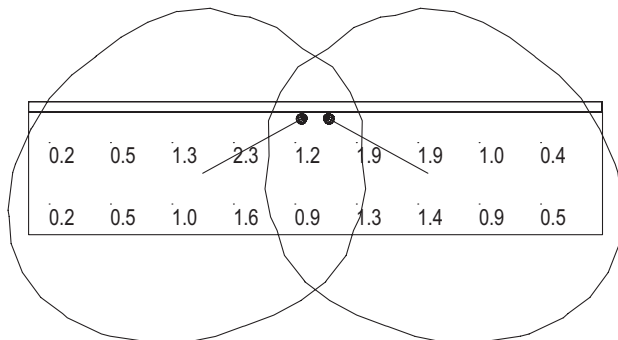

CP-EMW-6-25-12
28' Spacing
7.5" Mounting Height
6' Wide Egress Path

Avg: 1.01
Max: 2.34
Min: 0.11
Avg/Min: 9.18
Max/Min: 21.27

Room Reflectance
Ceiling: 80
Walls: 50
Floors: 20