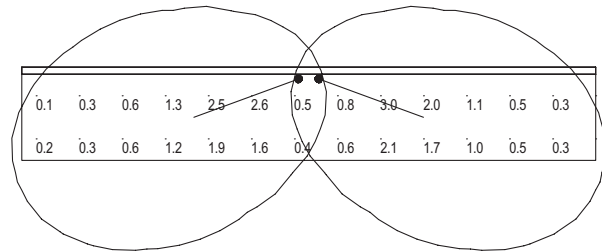

CHAMPIONEMW-LED

SPECIFICATIONS ARE SUBJECT TO CHANGE WITHOUT NOTICE

LED ORDERING INFORMATION Example: CP-EMW-8-LED-SA-WL

Series	Watts	Lamps	Finish	Options (Factory Installed)
CP-EMW	8 = 8 Watts	LED = 3.6W LED	SA = Satin Aluminum	IH1 = Internal Battery Heater 120VAC
	25¹ = 25 Watts		BR = Bronze	IH2 = Internal Battery Heater 277VAC
				WL = Wide Beam 58° LEDs
				TRH = Tamper Resistant Hardware

Notes	Accessories² (Field Installed)
¹ Provides extended run time of 4 hours	IHB = I-Beam Mounting Bracket
² Order as separate line item	TRHT = Tamper Resistant Tool
	WG-90 = Wire Guard (Back Mount)

CP-EMW-LED-58
58 Degree LED
40' Spacing
7.5" Mounting Height
6' Wide Egress Path

Avg: 1.03
Max: 2.96
Min: 0.10
Avg/Min: 10.30
Max/Min: 29.60

Room Reflectance
Ceiling: 80
Walls: 50
Floors: 20