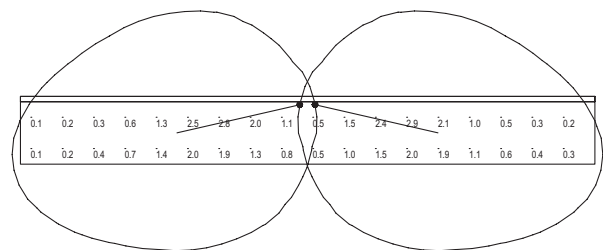

CP-EMW-12-54-25
55' Spacing
7.5" Mounting Height
6' Wide Egress Path

Avg: 1.09
Max: 3.13
Min: 0.10
Avg/Min: 10.90
Max/Min: 31.30

Room Reflectance
Ceiling: 80
Walls: 50
Floors: 20