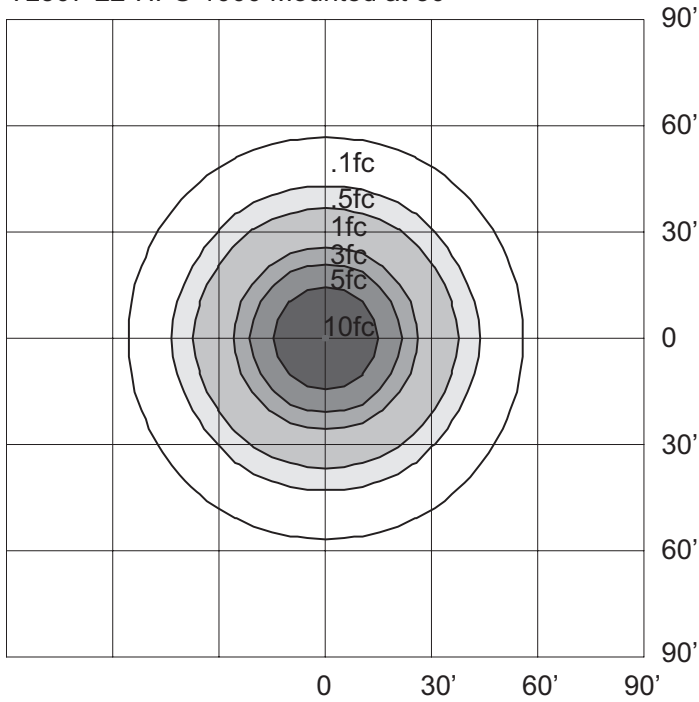

OPEN RATED
SOCKET INCLUDED!

SPECIFICATIONS ARE SUBJECT
TO CHANGE WITHOUT NOTICE

DIMENSIONS

Approximate Weight: 10 lbs.

SAMPLE PHOTOMETRICS

TL507-22-HPS-1000 Mounted at 30'

ORDERING INFORMATION

Example TL507-22-HPS-1000-MT-UNI-USA