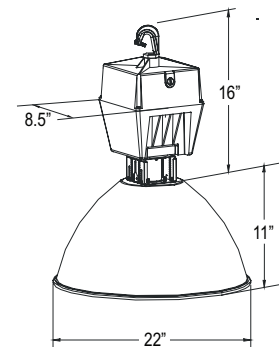

OPEN RATED
SOCKET INCLUDED!

SPECIFICATIONS ARE SUBJECT
TO CHANGE WITHOUT NOTICE

DIMENSIONS

Approximate Weight: 10 lbs.

SAMPLE PHOTOMETRICS

TL507-22-HPS-1000 Mounted at 30'

ORDERING INFORMATION

Example TL507-22-HPS-1000-MT-UNI-USA