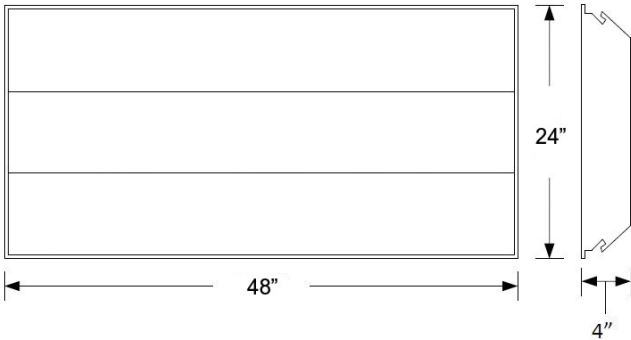

Dimensions

Weight: 15.2 lbs.