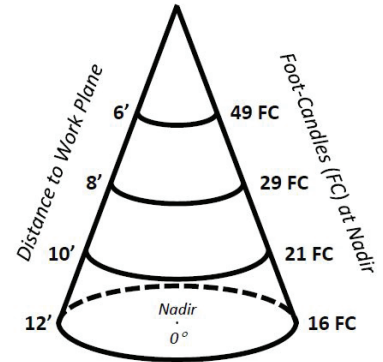

Cone of Light