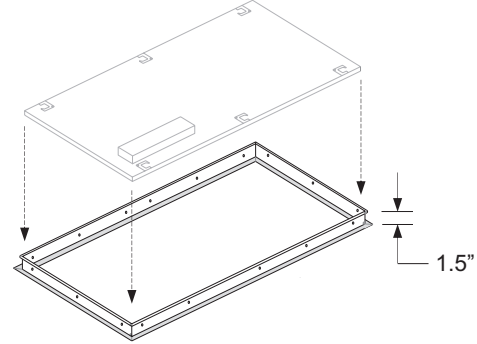

Cone of Light

Dimensions

Weight: 15.2 lbs.

LP24-FMK = Flange mounting kit

Specifications are subject to change without notice. Installation must be performed in accordance with Barron Lighting Group installation instructions.