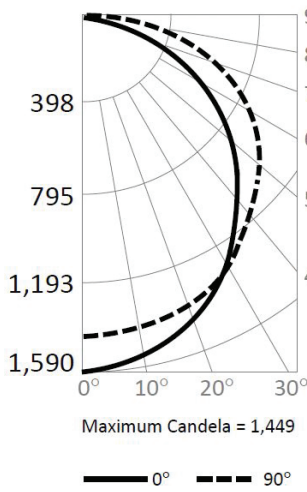

Model: _____ Date: _____
 Accessories: _____
 Job Name: _____ Type: _____

Specs at a Glance			
Wattage (w)	39 (nominal)		
CRI	>80		
CCT	3000K	4000K	5000K
Lumens (lm)	4,854	4,945	5,036
Efficacy (LPW)	124	126	128
Optics	Diffuse acrylic lens		
Input Voltage	120-277VAC, 50/60Hz		
Warranty	5 Years		
Certifications	UL Listed for Damp Location & IC-Rated, DLC Premium, FCC class B		
Operating Temp	-25°C to 50°C (-13°F to 122°F)		

Sample Photometry

(Example: LA24-39-5K)

Candlepower Summary

	0°	90°
0°	1,541	1,541
10°	1,451	1,563
20°	1,402	1,483
30°	1,311	1,343
40°	1,187	1,160
50°	1,034	939
60°	867	695
70°	646	437
80°	246	184
90°	0	0