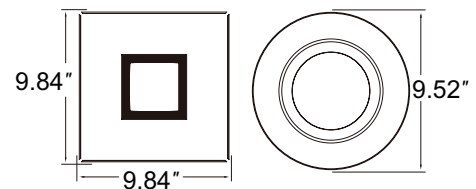

Model: _____ Date: _____
 Accessories: _____
 Job Name: _____ Type: _____

Dimensions

Baffle/Trim Accessory

Ordering Information

SKUs	Description	Accessories
BRK-LED8A-BW-35K-ECO	8" white baffle 3500K downlight	LED8A-TRIMPLT-ECO-SQ = White Square Trim (snap-on)
BRK-LED8A-BW-5K-ECO	8" white baffle 5000K downlight	LED8A-TRIMPLT-ECO-SPWHT = Silver/White Round Baffle (snap-on)