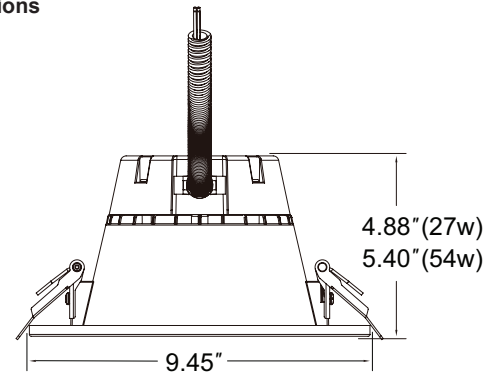

DESCRIPTION

8" recessed downlight retrofit trim with integrated LED power supply and thermal management system designed to fit most standard 8" recessed housings. Also works in new construction applications (no housing required).

Installation:

- Compatible with most 8" housings
- Compatible with insulated, non-insulated, and air-tight ceilings
- Flex-cable wires easily into a j-box

Testing & Compliance:

- Tested in accordance with IESNA LM79 & LM80
- ETL Listed for Wet Locations (US and Canada)
- Passes FCC Class B
- Meets state of California Title 24 requirements

Model: _____ Date: _____
 Accessories: _____
 Job Name: _____ Type: _____

Dimensions

Baffle/Trim Accessory

Ordering Information

SKUs	Description	Accessories
BRK-LED8A-BW-35K-ECO	8" white baffle 3500K downlight	LED8A-TRIMPLT-ECO-SQ = White Square Trim (snap-on)
BRK-LED8A-BW-5K-ECO	8" white baffle 5000K downlight	LED8A-TRIMPLT-ECO-SPWHT = Silver/White Round Baffle (snap-on)