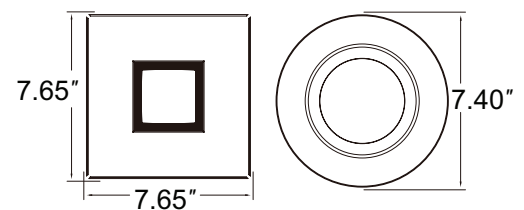

Model: _____ Date: _____
Accessories: _____
Job Name: _____ Type: _____

Dimensions

Baffle/Trim Accessory

Ordering Information

SKUs	Description	Accessories
BRK-LED6A-BW-35K-ECO	6" white baffle 3500K downlight	LED6A-TRIMPLT-ECO-SQ = White Square Trim (snap-on)
BRK-LED6A-BW-5K-ECO	6" white baffle 5000K downlight	LED6A-TRIMPLT-ECO-SPWHT = Silver/White Round Baffle (snap-on)