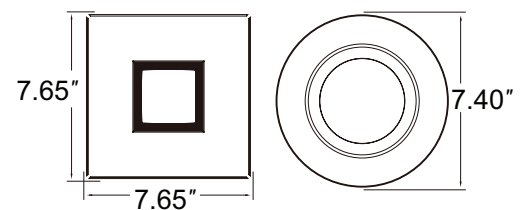

Model: \_\_\_\_\_ Date: \_\_\_\_\_  
Accessories: \_\_\_\_\_  
Job Name: \_\_\_\_\_ Type: \_\_\_\_\_

**Dimensions**

**Baffle/Trim Accessory**

**Ordering Information**

SKUs	Description	Accessories
BRK-LED6A-BW-35K-ECO	6" White Baffle 3500K Down Light	LED56-TRIMPLT-ECO-SQ = White Square Trim (snap-on)
BRK-LED6A-BW-5K-ECO	6" White Baffle 5000K Down Light	LED6A-TRIMPLT-ECO-SPWHT = Silver/White Round Baffle (snap-on)