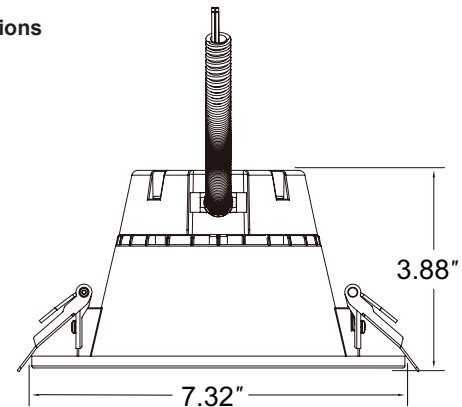

Dimensions