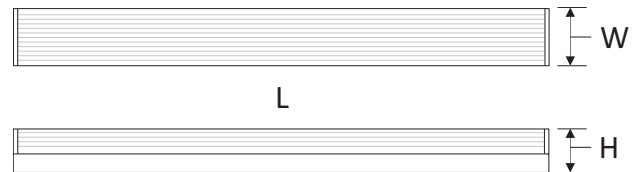

**SPECIFICATIONS**

**Construction:**

- Steel housing in white finish
- LED light engine is protected by diffuse acrylic lens

**Optics/ LEDs:**

- Long life LEDs with up to 122,000 hours of operation with at least 70% of initial lumen output
- Available in 3500K (warm white), 4000K (neutral white) and 5000K (cool white) color temperatures
- 2 Foot luminaire provides 2,348 lumens (117 lumens per watt, LPW) at 3500K; 2,600 lumens (130 LPW) at 4000K; and 2,432 lumens (122 LPW) at 5000K
- 3 Foot luminaire provides 3,129 lumens (125 LPW) at 3500; 3,250 lumens (130LPW) at 4000K and 3,334 lumens (133 LPW) at 5000K
- 4 Foot luminaire provides 3,811 lumens (119 LPW) at 3500K; 4,224 lumens (132 LPW) at 4000K and 4,256 lumens (133 LPW) at 5000K
- 8 Foot luminaire provides 8,450 lumens (130 LPW) at 3500K; 8,580 lumens (132 LPW) at 4000K and 8, 645 lumens (133 LPW) at 5000K
- Uniform illumination with no visible LED pixelation
- CRI >80

**Dimensions**

	BLC SLED2FT	BLC SLED3FT	BLC SLED4FT	BLC SLED8FT
<b>Length (L)</b>	24"	36"	48"	96"
<b>Width (W)</b>	3 3/8"	3 3/8"	3 3/8"	3 3/8"
<b>Height (H)</b>	3 1/2"	3 1/2"	3 1/2"	3 1/2"
<b>Weight (lbs.)</b>	1.9	2.5	2.9	5.1